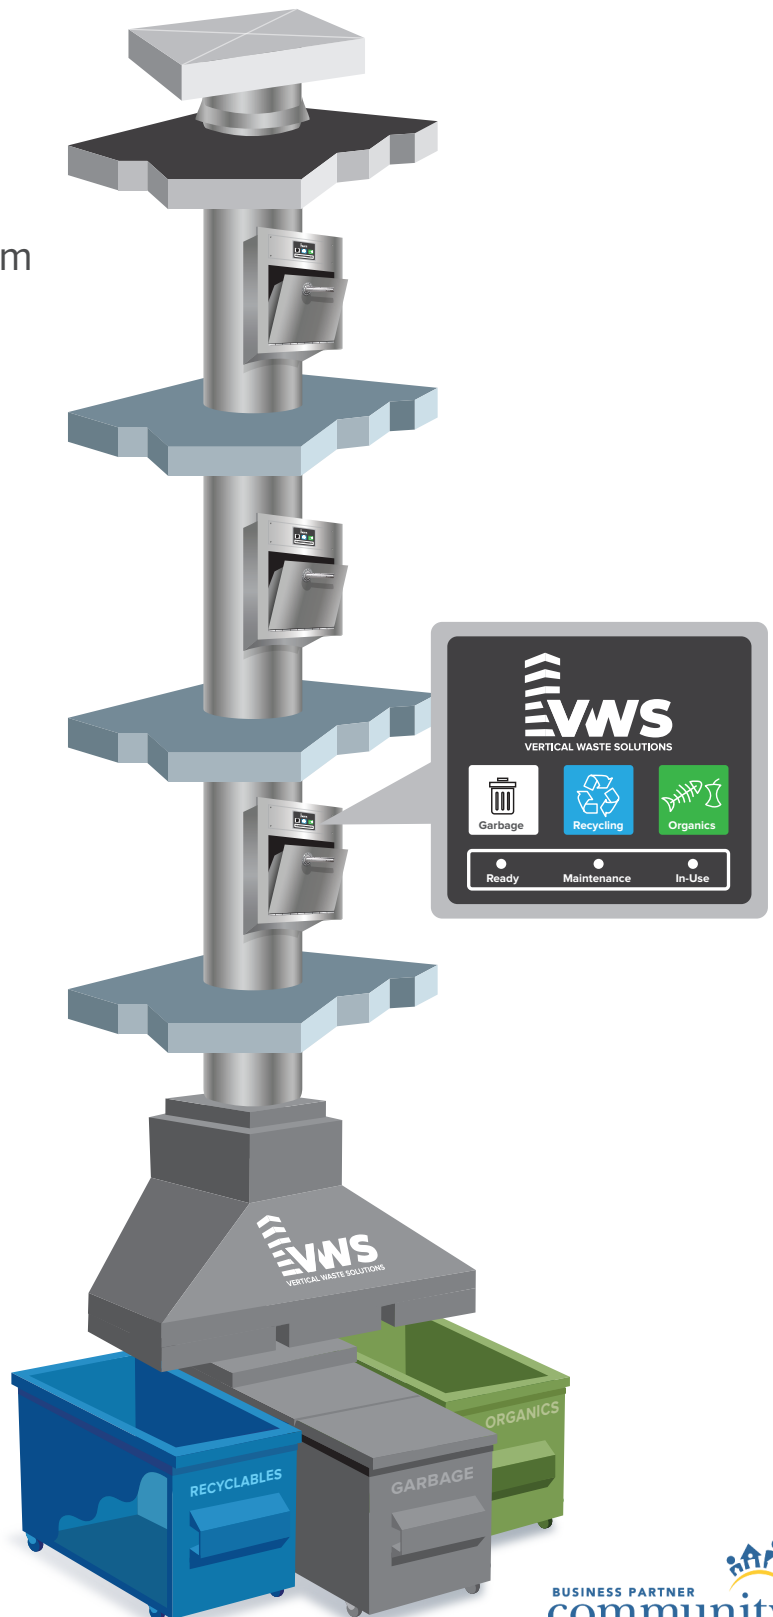

Products & Services

Multi-family waste and recycling specialists
for new construction and existing buildings

Developing products and services
that raise productivity so that
property managers can run their
waste control and recycling program
– smoother, cleaner, smarter.

RETROFIT SPECIALISTS

An experienced American manufacturer
offering recycling systems

COMPACTOR & GARBAGE CHUTES

- Compactor Repairs
- Garbage Chute Repairs
- Recycling Systems
- Fire Rated Garbage Chute Doors
- Maintenance Packages
- Compactor Retrofitting